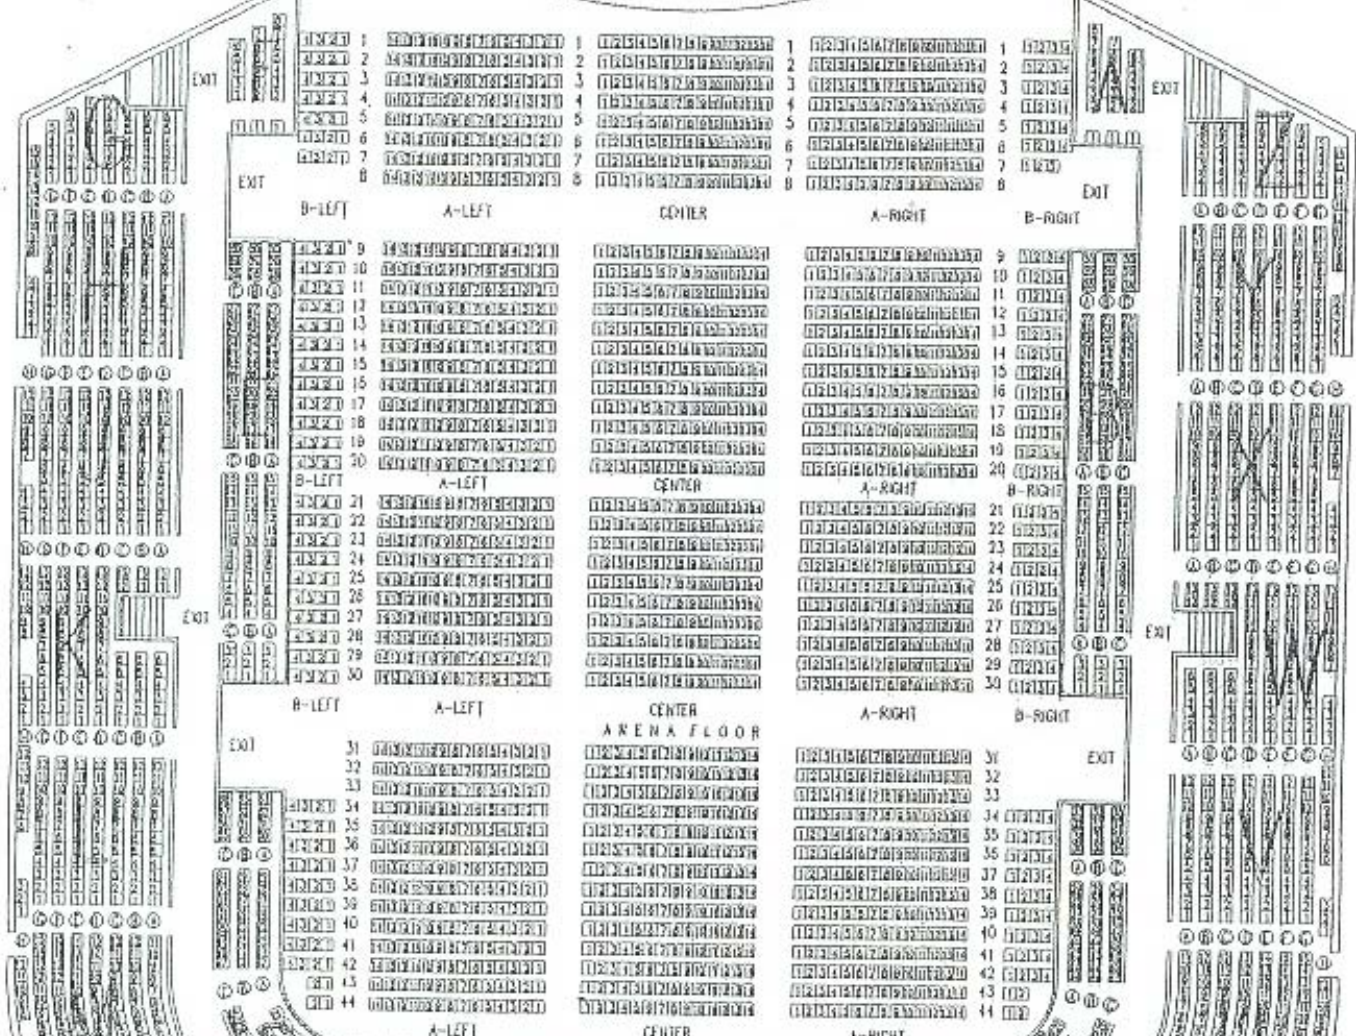

STAGE

Dress Circle

Grandtier